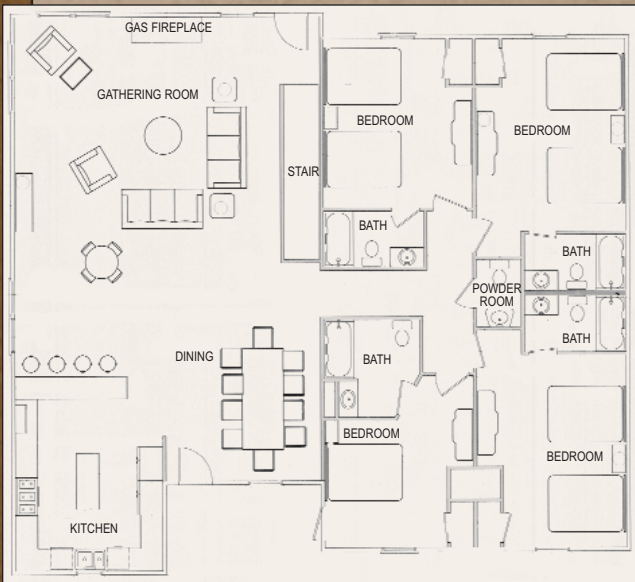

# NEW! Premium 8-Bedroom Cottages

at Oglebay Resort & Conference Center

*Three new 8-bedroom cottages are now available at Oglebay. May Cottage, Hess Cottage and Chambers Cottage are located in cottage area C, located below Wilson Lodge (see map on reverse).*

**Floor Plan - Upstairs**

**Floor Plan - Downstairs**

- Each cottage is 5,000 sq. ft.
- 3 double queen bedrooms and 1 single queen bedroom upstairs
- 4 double queen bedrooms downstairs
- 6 1/2 bathrooms
- 8 parking spaces
- 2 refrigerators and 2 dishwashers
- Gas fireplace
- 2 decks and 1 gas grill on the the upper deck
- 2 flat-panel TVs with a DVD player located downstairs
- Wireless Internet access
- Washer/dryer is located downstairs
- Maid service not provided
- Non- smoking
- No pets