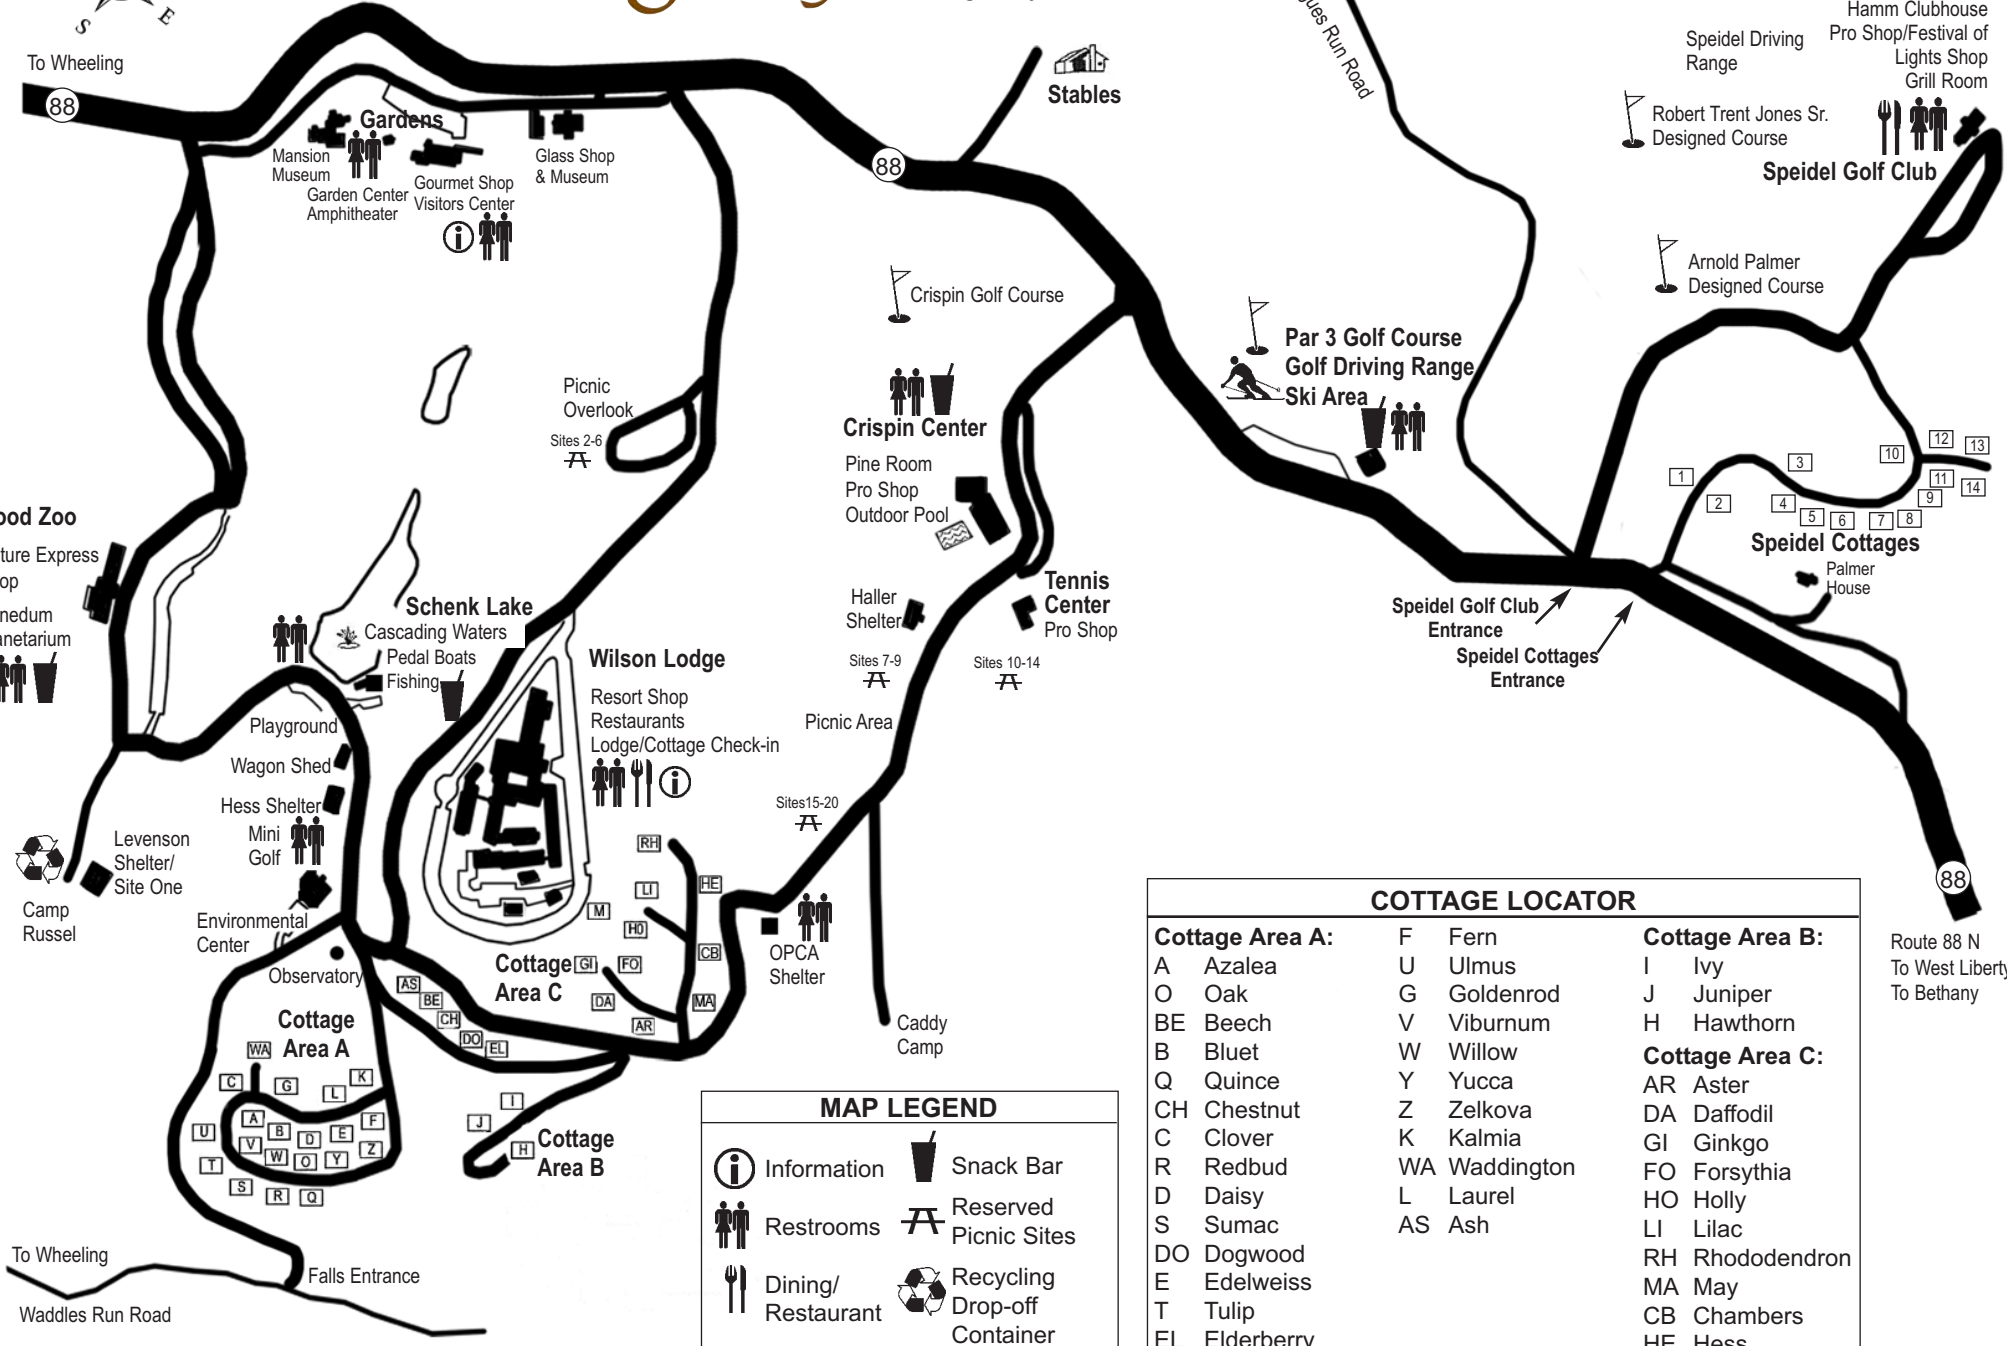

MAP LEGEND	
	Information
	Restrooms
	Dining/Restaurant
	Snack Bar
	Reserved Picnic Sites
	Recycling Drop-off Container

COTTAGE LOCATOR		
Cottage Area A:	F Fern	Cottage Area B:
A Azalea	U Ulmus	I Ivy
O Oak	G Goldenrod	J Juniper
BE Beech	V Viburnum	H Hawthorn
B Bluet	W Willow	Cottage Area C:
Q Quince	Y Yucca	AR Aster
CH Chestnut	Z Zelkova	DA Daffodil
C Clover	K Kalmia	GI Ginkgo
R Redbud	WA Waddington	FO Forsythia
D Daisy	L Laurel	HO Holly
S Sumac	AS Ash	LI Lilac
DO Dogwood		RH Rhododendron
E Edelweiss		MA May
T Tulip		CB Chambers
EL Elderberry		HE Hess

Route 88 N
To West Liberty
To Bethany