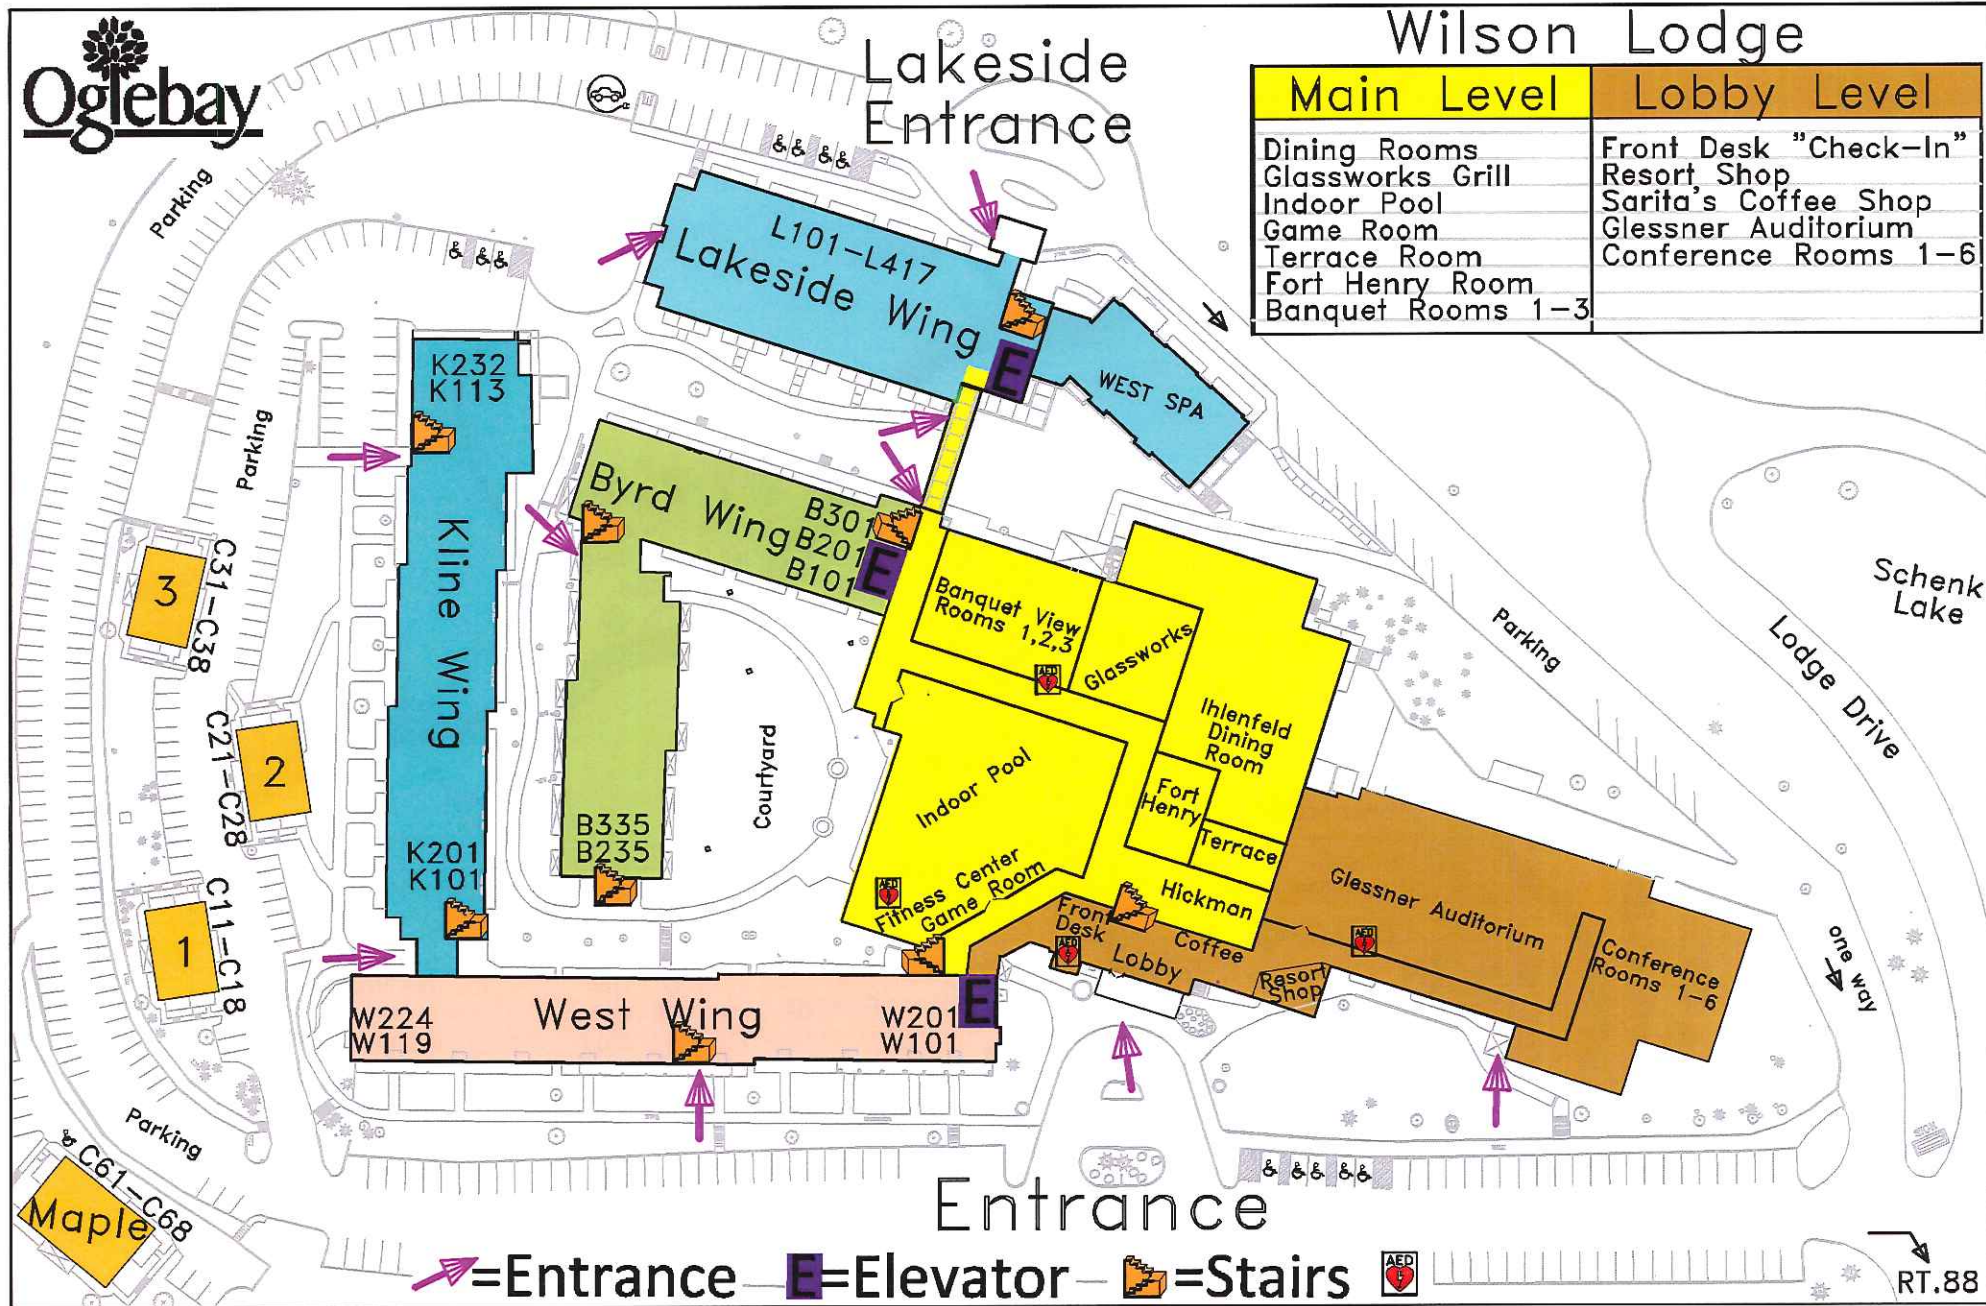

**Schenk Lake**  
 Pedal Boats  
 Aqua Cycle  
 Fishing  
 Kayak

**Wilson Lodge**  
 Resort Shop  
 Restaurants  
 Lodge/Cottage Check-in

**Cottage Area A**  
 WA Waddington  
 C Clover  
 G Goldenrod  
 L Lilac  
 K Kalmia  
 A Azalea  
 B Beech  
 D Daisy  
 E Edelweiss  
 F Fern  
 U Ulmus  
 V Viburnum  
 W Willow  
 Y Yucca  
 S Sumac  
 R Redbud  
 Q Quince

## COTTAGE LOCATOR

<b>Cottage Area A:</b>	Z Zelkova
A Azalea	K Kalmia
O Oak	WA Waddington
BE Beech	L Laurel
B Bluet	AS Ash
Q Quince	<b>Cottage Area B:</b>
CH Chestnut	I Ivy
C Clover	J Juniper
R Redbud	H Hawthorn
D Daisy	<b>Cottage Area C:</b>
S Sumac	AR Aster
DO Dogwood	DA Daffodil
E Edelweiss	GI Ginkgo
T Tulip	FO Forsythia
EL Elderberry	HO Holly
F Fern	LI Lilac
U Ulmus	RH Rhododendron
G Goldenrod	MA May
V Viburnum	CB Chambers
W Willow	HE Hess
Y Yucca	
M Maple Chalet (adjacent to Wilson Lodge)	

**Speidel Cottages**  
 1 2 3 4 5 6 7 8 9 10 11 12 13 14  
 Susan Wheeler House  
 Palmer House

Speidel Golf Club Entrance  
 Speidel Cottages Entrance

Route 88 N  
 To West Liberty  
 To Bethany

# Wilson Lodge

Lakeside Entrance

Main Level	Lobby Level
Dining Rooms	Front Desk "Check-In"
Glassworks Grill	Resort Shop
Indoor Pool	Sarita's Coffee Shop
Game Room	Glessner Auditorium
Terrace Room	Conference Rooms 1-6
Fort Henry Room	
Banquet Rooms 1-3	