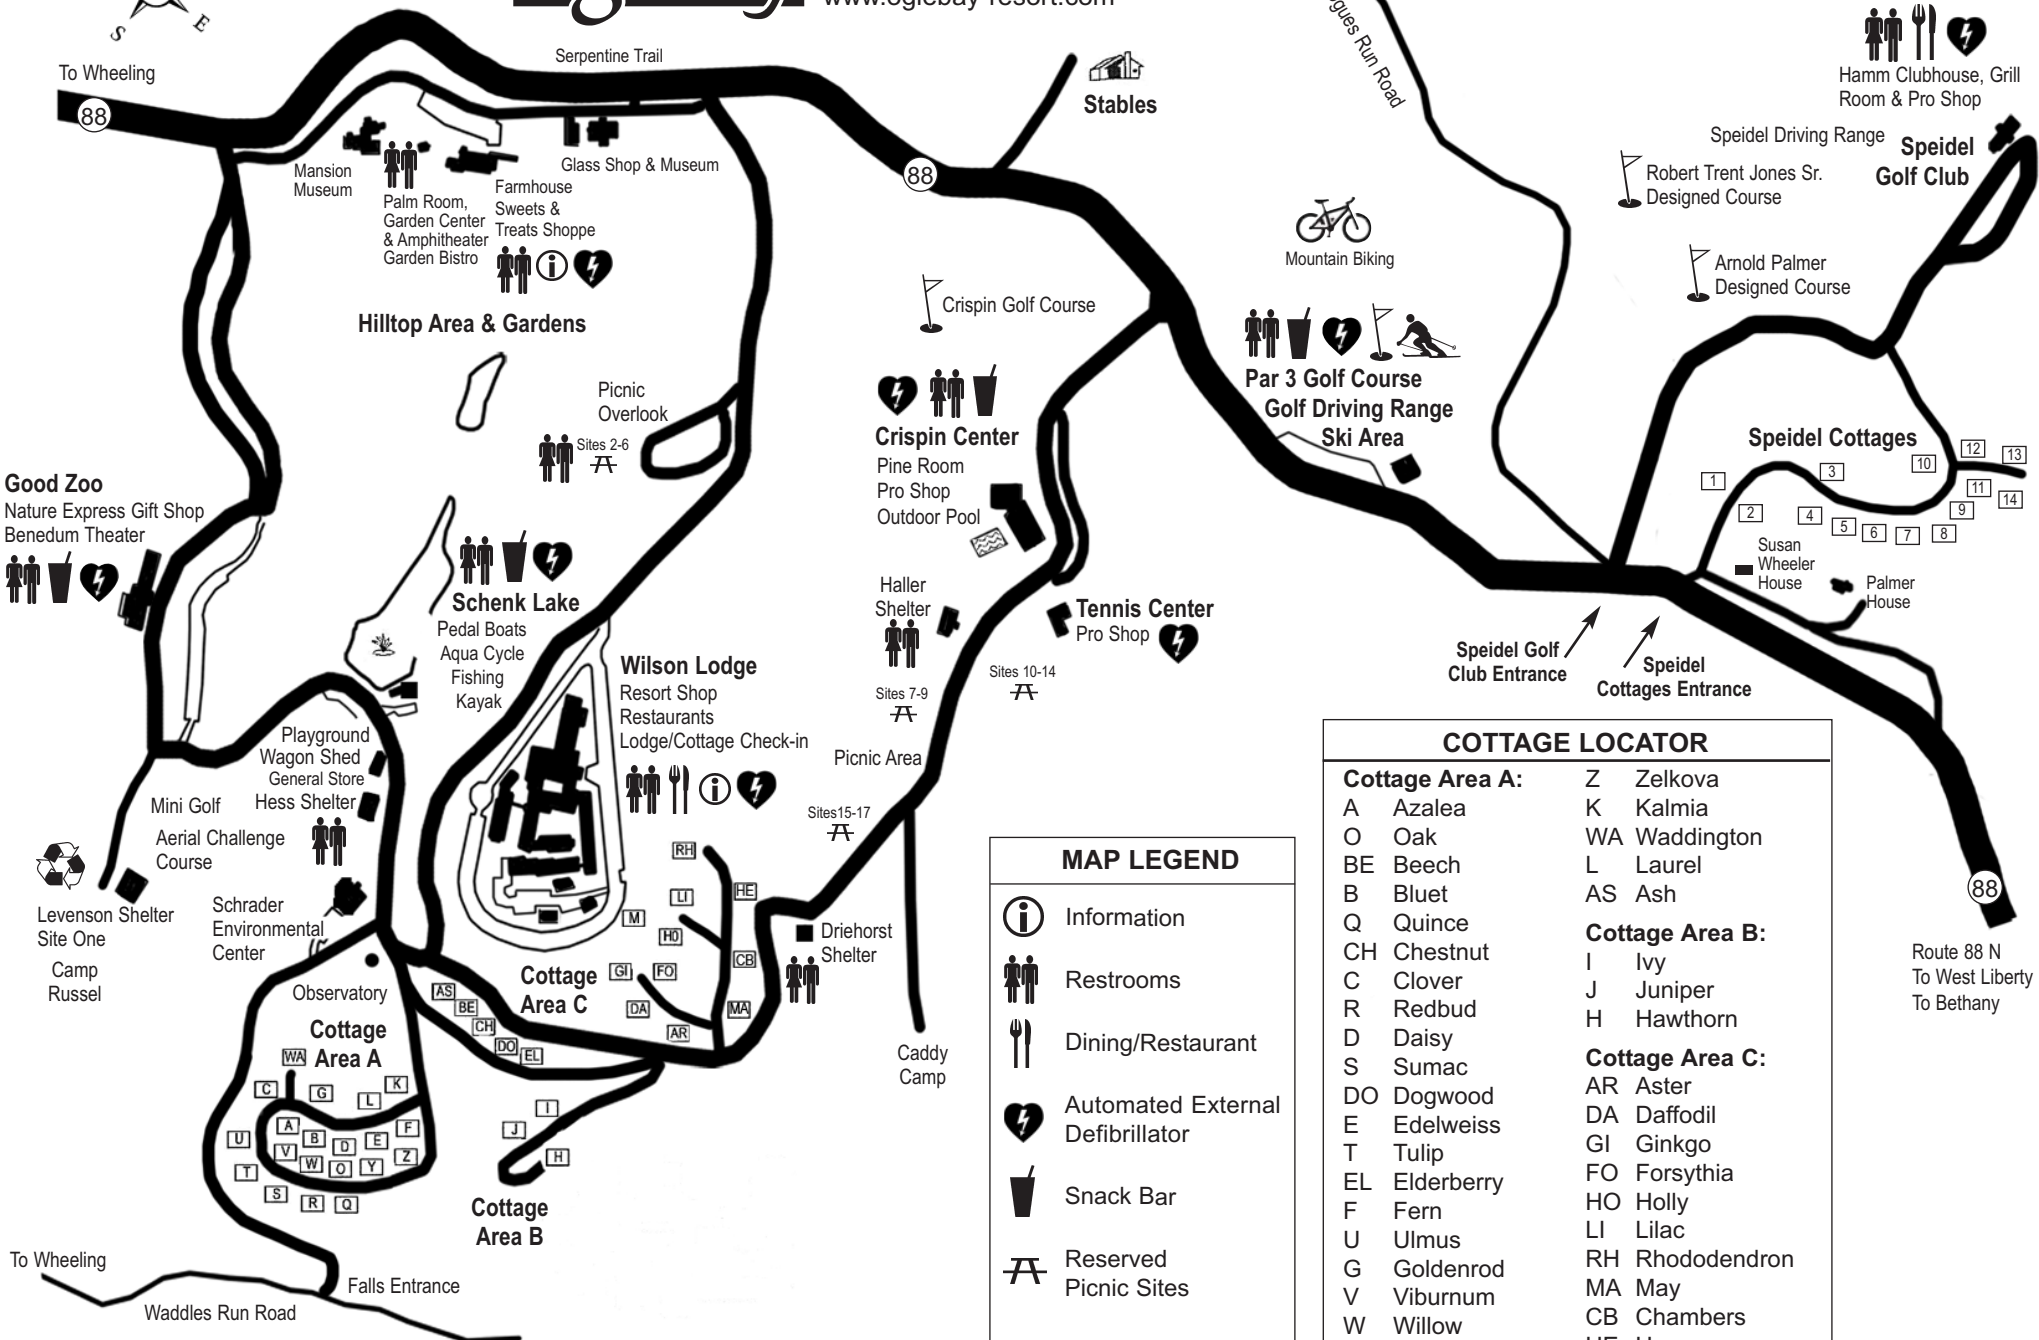

Oglebay

Wheeling, WV 26003
304-243-4000 • 800-624-6988
www.oglebay-resort.com

Good Zoo
Nature Express Gift Shop
Benedum Theater

Levenson Shelter
Site One
Camp
Russel

To Wheeling
Waddles Run Road
Falls Entrance

Serpentine Trail
Mansion Museum
Palm Room, Garden Center & Amphitheater
Garden Bistro
Farmhouse
Sweets & Treats Shoppe
Glass Shop & Museum

Hilltop Area & Gardens
Picnic Overlook
Sites 2-6

Schenk Lake
Pedal Boats
Aqua Cycle
Fishing
Kayak

Wilson Lodge
Resort Shop
Restaurants
Lodge/Cottage Check-in

Cottage Area A
WA Waddington
C Clover
G Goldenrod
L Lilac
K Kalmia
A Azalea
B Beech
D Daisy
E Edelweiss
F Fern
U Ulmus
V Viburnum
W Willow
Y Yucca
S Sumac
R Redbud
Q Quince

Cottage Area B
J Juniper
H Hawthorn

Cottage Area C
RH Rhododendron
DA Daffodil
GI Ginkgo
FO Forsythia
HO Holly
LI Lilac
MA May
CB Chambers
HE Hess

Stables
Crispin Golf Course

Crispin Center
Pine Room
Pro Shop
Outdoor Pool

Haller Shelter
Sites 7-9
Tennis Center
Pro Shop

Picnic Area
Sites 10-14
Sites 15-17
Driehorst Shelter
Caddy Camp

MAP LEGEND

- Information
- Restrooms
- Dining/Restaurant
- Automated External Defibrillator
- Snack Bar
- Reserved Picnic Sites
- Recycling Drop-off

COTTAGE LOCATOR

Cottage Area A:	Z Zelkova
A Azalea	K Kalmia
O Oak	WA Waddington
BE Beech	L Laurel
B Bluet	AS Ash
Q Quince	Cottage Area B:
CH Chestnut	I Ivy
C Clover	J Juniper
R Redbud	H Hawthorn
D Daisy	Cottage Area C:
S Sumac	AR Aster
DO Dogwood	DA Daffodil
E Edelweiss	GI Ginkgo
T Tulip	FO Forsythia
EL Elderberry	HO Holly
F Fern	LI Lilac
U Ulmus	RH Rhododendron
G Goldenrod	MA May
V Viburnum	CB Chambers
W Willow	HE Hess
Y Yucca	
M Maple Chalet (adjacent to Wilson Lodge)	

Hamm Clubhouse, Grill Room & Pro Shop

Speidel Driving Range
Robert Trent Jones Sr. Designed Course
Speidel Golf Club

Arnold Palmer Designed Course

Mountain Biking
Par 3 Golf Course
Golf Driving Range
Ski Area

Speidel Cottages
1 2 3 4 5 6 7 8 9 10 11 12 13 14
Susan Wheeler House
Palmer House

Speidel Golf Club Entrance
Speidel Cottages Entrance

Route 88 N
To West Liberty
To Bethany