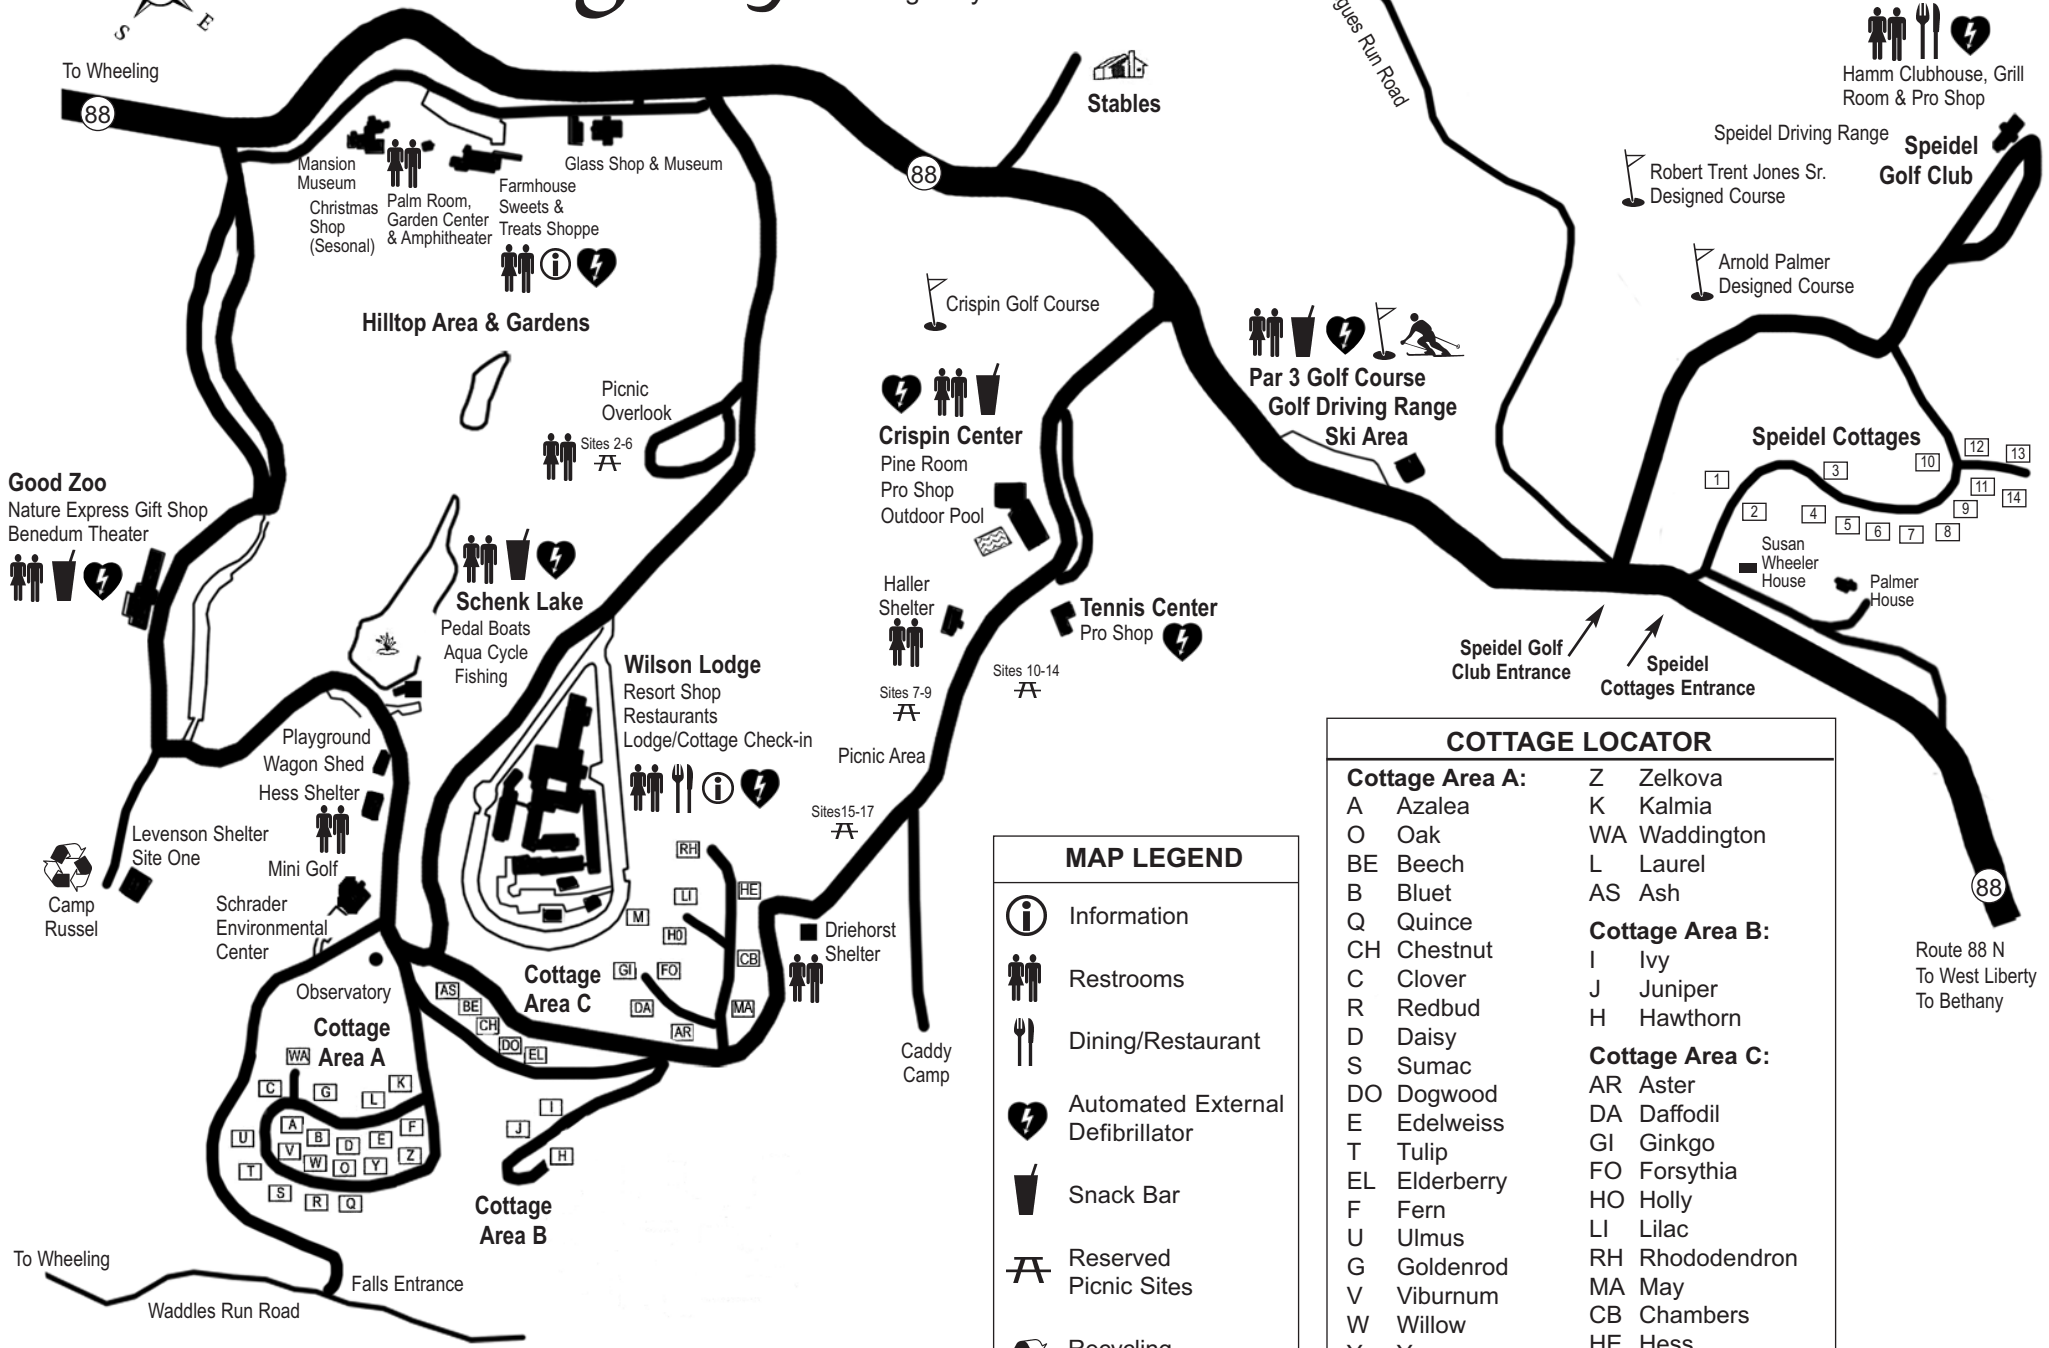

Oglebay

Wheeling, WV 26003
304-243-4000 • 800-624-6988
www.oglebay-resort.com

Good Zoo
Nature Express Gift Shop
Benedum Theater

Camp Russel

To Wheeling
Waddles Run Road

Mansion Museum
Christmas Shop (Seasonal)
Palm Room, Garden Center & Amphitheater
Farmhouse
Sweets & Treats Shoppe
Glass Shop & Museum

Hilltop Area & Gardens

Schenk Lake
Pedal Boats
Aqua Cycle
Fishing

Wilson Lodge
Resort Shop
Restaurants
Lodge/Cottage Check-in

Cottage Area A

Cottage Area C

Cottage Area B

Crispin Center
Pine Room
Pro Shop
Outdoor Pool

Haller Shelter
Sites 7-9

Picnic Area
Sites 10-14

Picnic Area
Sites 15-17

Driehorst Shelter

Caddy Camp

Stables

Crispin Golf Course

Par 3 Golf Course
Golf Driving Range
Ski Area

Tennis Center
Pro Shop

Speidel Golf Club Entrance
Speidel Cottages Entrance

Hamm Clubhouse, Grill Room & Pro Shop

Speidel Driving Range
Robert Trent Jones Sr. Designed Course
Speidel Golf Club

Arnold Palmer Designed Course

Speidel Cottages

Susan Wheeler House
Palmer House

Route 88 N
To West Liberty
To Bethany

MAP LEGEND	
	Information
	Restrooms
	Dining/Restaurant
	Automated External Defibrillator
	Snack Bar
	Reserved Picnic Sites
	Recycling Drop-off

COTTAGE LOCATOR	
Cottage Area A:	Cottage Area B:
A Azalea	I Ivy
BE Beech	J Juniper
B Bluet	H Hawthorn
Q Quince	Cottage Area C:
CH Chestnut	AR Aster
C Clover	DA Daffodil
R Redbud	GI Ginkgo
D Daisy	FO Forsythia
S Sumac	HO Holly
DO Dogwood	LI Lilac
E Edelweiss	RH Rhododendron
T Tulip	MA May
EL Elderberry	CB Chambers
F Fern	HE Hess
U Ulmus	
G Goldenrod	
V Viburnum	
W Willow	
Y Yucca	
M Maple Chalet (adjacent to Wilson Lodge)