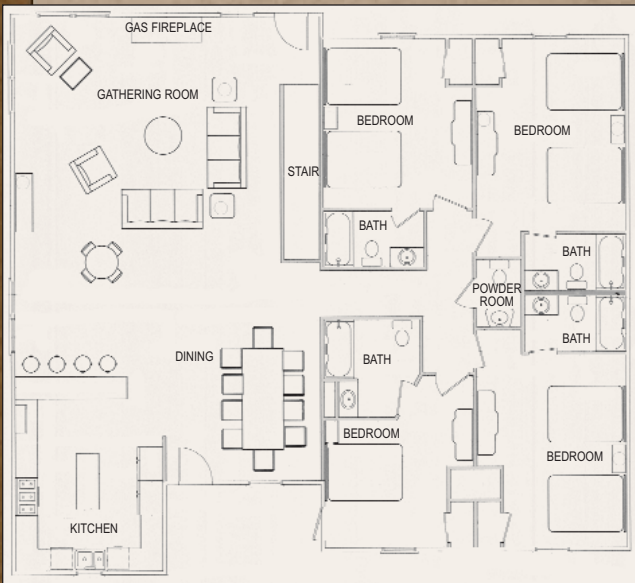

NEW! Premium 8-Bedroom Cottages

at Oglebay Resort & Conference Center

Three new 8-bedroom cottages are now available at Oglebay. May Cottage, Hess Cottage and Chambers Cottage are located in cottage area C, located below Wilson Lodge (see map on reverse).

Floor Plan - Upstairs

Floor Plan - Downstairs

- Each cottage is 5,000 sq. ft.
- 3 double queen bedrooms and 1 single queen bedroom upstairs
- 4 double queen bedrooms downstairs
- 6 1/2 bathrooms
- 8 parking spaces
- 2 refrigerators and 2 dishwashers
- Gas fireplace
- 2 decks and 1 gas grill on the the upper deck
- 2 flat-panel TVs with a DVD player located downstairs
- Wireless Internet access
- Washer/dryer is located downstairs
- Maid service not provided
- Non- smoking
- No pets

Schenk Lake
 Pedal Boats
 Aqua Cycle
 Fishing

Wilson Lodge
 Resort Shop
 Restaurants
 Lodge/Cottage Check-in

Cottage Area A

Cottage Area C

Cottage Area B

Crispin Center
 Pine Room
 Pro Shop
 Outdoor Pool

Haller Shelter
 Sites 7-9