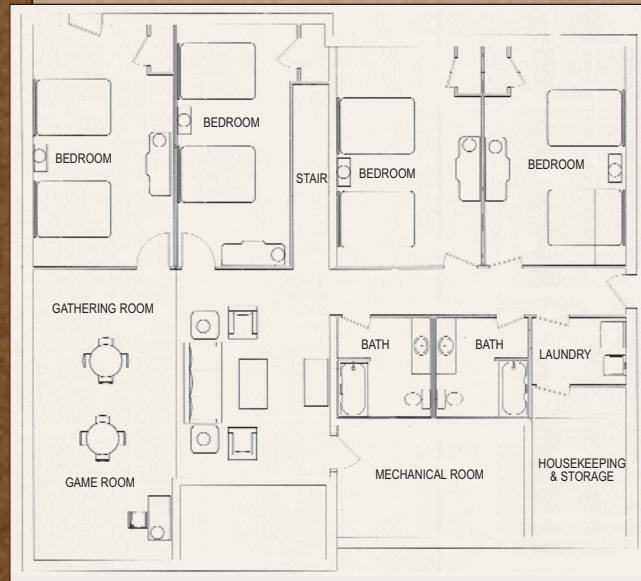

NEW! Premium 8-Bedroom Cottages

at Oglebay Resort & Conference Center

Three new 8-bedroom cottages are now available at Oglebay. May Cottage, Hess Cottage and Chambers Cottage are located in cottage area C, located below Wilson Lodge (see map on reverse).

Floor Plan - Upstairs

Floor Plan - Downstairs

- Each cottage is 5,000 sq. ft.
- 3 double queen bedrooms and 1 single queen bedroom upstairs
- 4 double queen bedrooms downstairs
- 6 1/2 bathrooms
- 8 parking spaces
- 2 refrigerators and 2 dishwashers
- Gas fireplace
- 2 decks and 1 gas grill on the the upper deck
- 2 flat-panel TVs with a DVD player located downstairs
- Wireless Internet access
- Washer/dryer is located downstairs
- Maid service not provided
- Non- smoking
- No pets