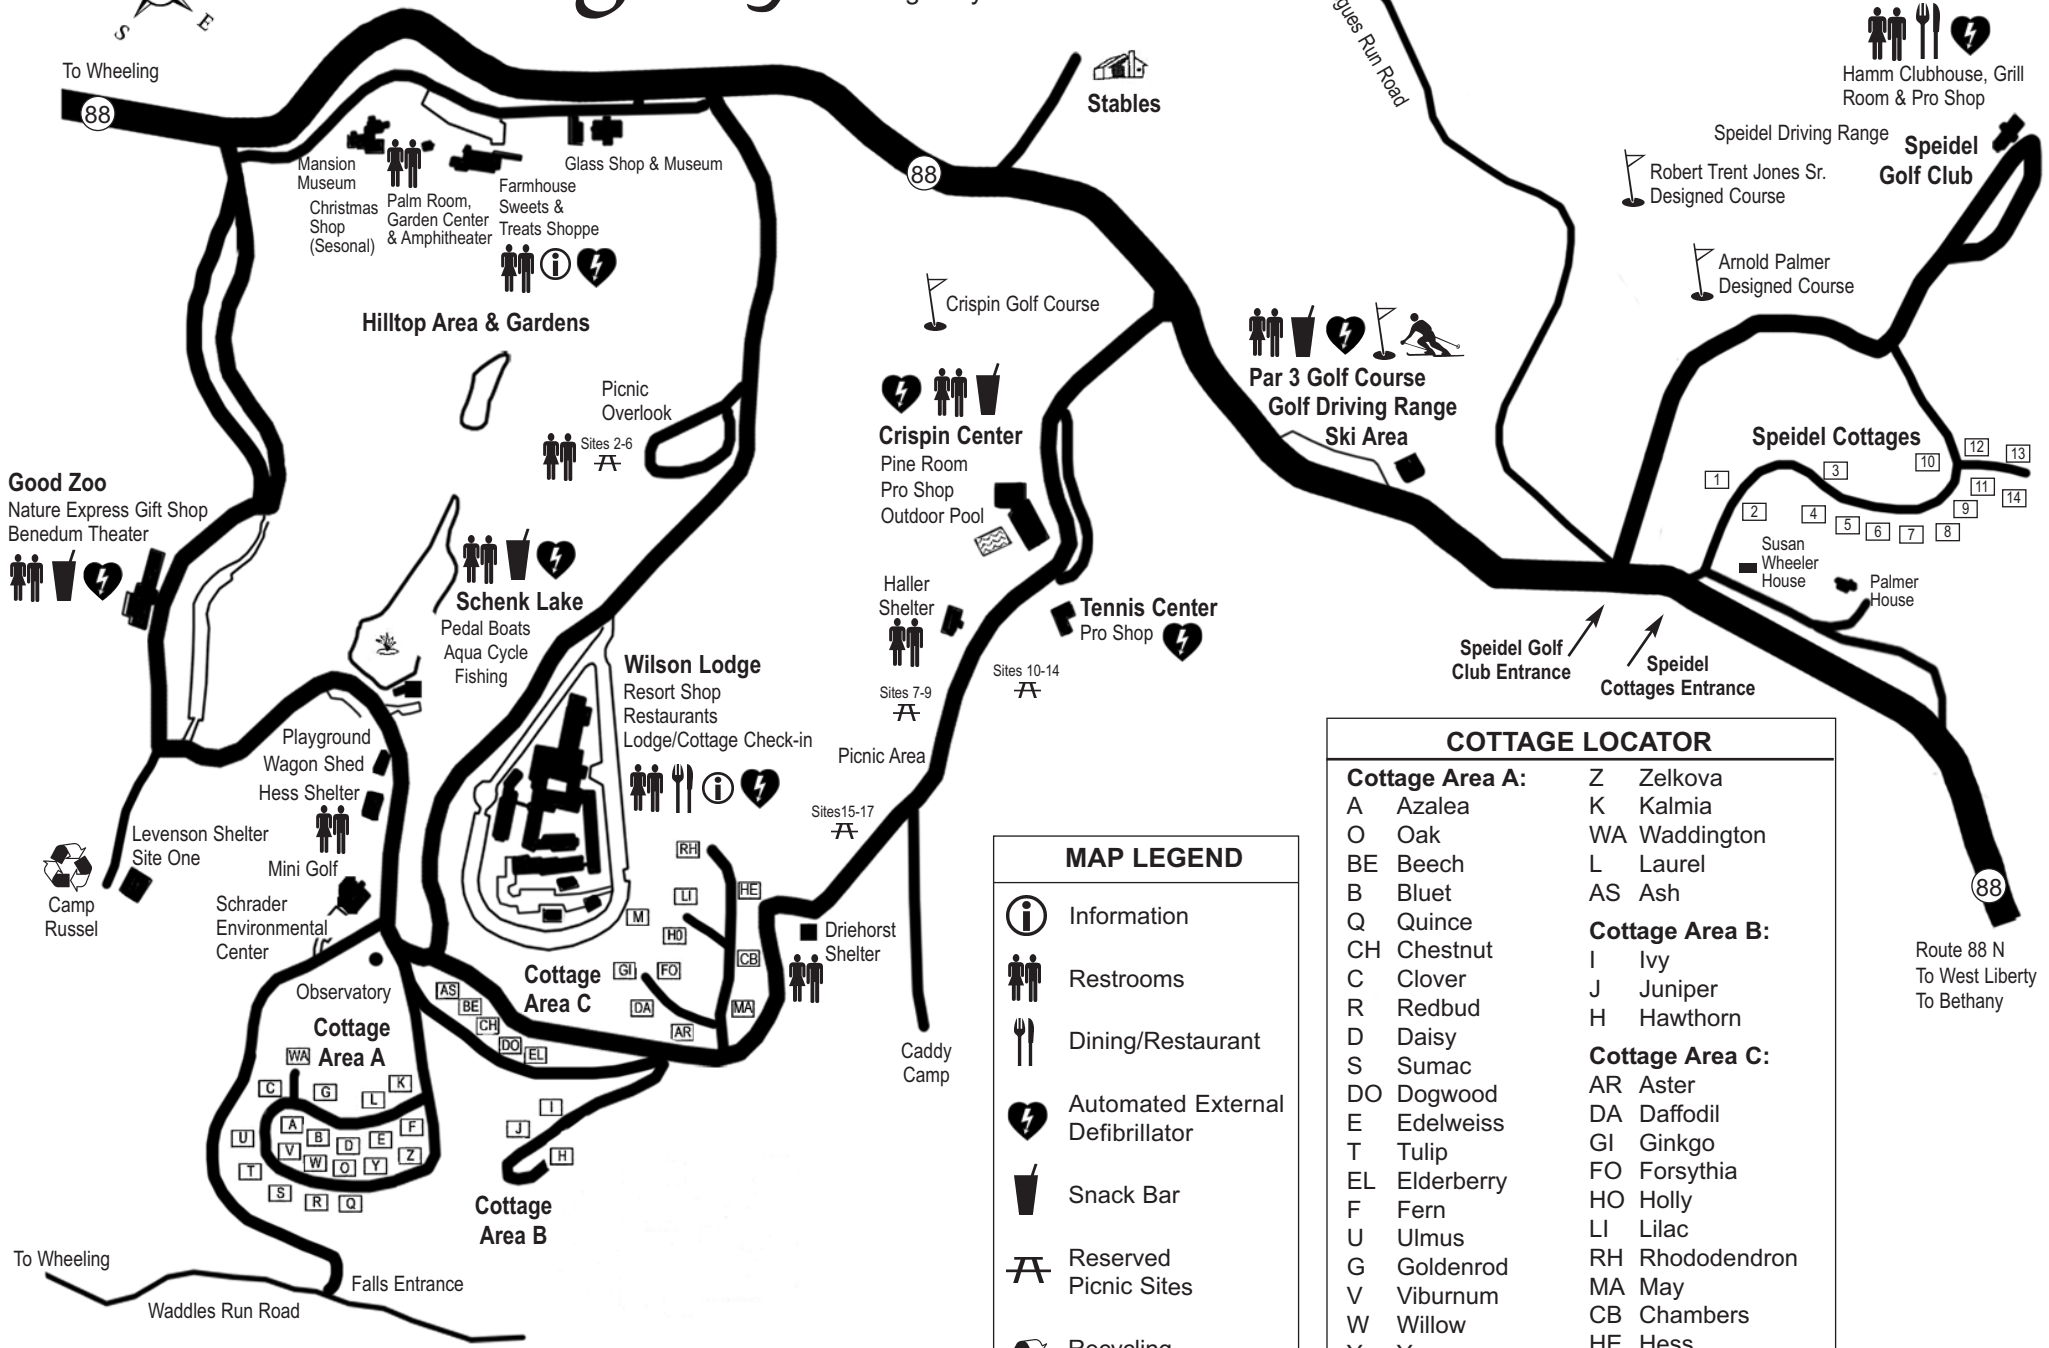

Oglebay

Wheeling, WV 26003
304-243-4000 • 800-624-6988
www.oglebay-resort.com

Good Zoo
Nature Express Gift Shop
Benedum Theater

Camp Russel

To Wheeling
Waddles Run Road

Mansion Museum
Christmas Shop (Seasonal)
Palm Room, Garden Center & Amphitheater
Farmhouse
Sweets & Treats Shoppe
Glass Shop & Museum

Hilltop Area & Gardens

Schenk Lake
Pedal Boats
Aqua Cycle
Fishing

Wilson Lodge
Resort Shop
Restaurants
Lodge/Cottage Check-in

Cottage Area A

Cottage Area C

Cottage Area B

Crispin Center
Pine Room
Pro Shop
Outdoor Pool

Tennis Center
Pro Shop

Picnic Area

MAP LEGEND	
	Information
	Restrooms
	Dining/Restaurant
	Automated External Defibrillator
	Snack Bar
	Reserved Picnic Sites
	Recycling Drop-off

COTTAGE LOCATOR	
Cottage Area A:	Cottage Area B:
A Azalea	I Ivy
BE Beech	J Juniper
B Bluet	H Hawthorn
Q Quince	Cottage Area C:
CH Chestnut	AR Aster
C Clover	DA Daffodil
R Redbud	GI Ginkgo
D Daisy	FO Forsythia
S Sumac	HO Holly
DO Dogwood	LI Lilac
E Edelweiss	RH Rhododendron
T Tulip	MA May
EL Elderberry	CB Chambers
F Fern	HE Hess
U Ulmus	
G Goldenrod	
V Viburnum	
W Willow	
Y Yucca	
M Maple Chalet (adjacent to Wilson Lodge)	

Speidel Golf Club
Hamm Clubhouse, Grill Room & Pro Shop

Robert Trent Jones Sr. Designed Course

Arnold Palmer Designed Course

Speidel Cottages

Susan Wheeler House
Palmer House

Speidel Golf Club Entrance
Speidel Cottages Entrance

Route 88 N
To West Liberty
To Bethany