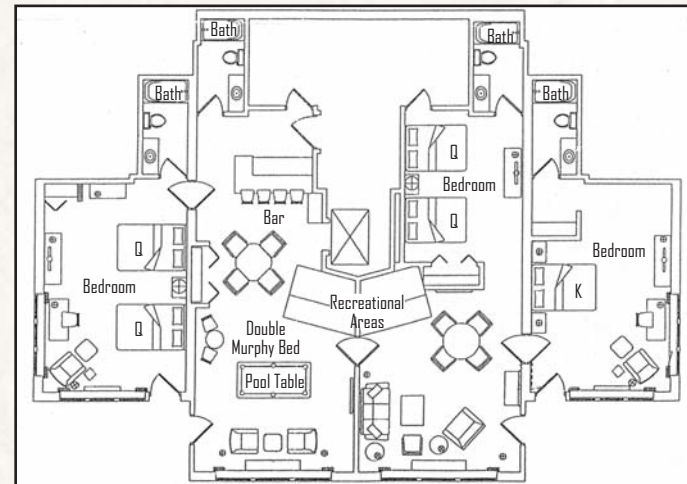

Upper floor

Large kitchen completely equipped, dining and living room area with two wood burning fireplaces, two flat screen TVs and elevator connecting to lower floor

bath, flat screen TV with elevator connecting to upper floor

One bedroom with two queen size beds, flat screen TV and private bath

One bedroom with king bed, flat screen TV and private bath

One suite - bedroom with two queen beds, private bath, flat screen TV, living room area with wood burning fireplace and flat screen TV (Note: living room connects king bedroom to activity room and elevator)

Resort & Conference Center, Wheeling, West Virginia 800-624-6988 www.oglebay-resort.com

Maple Chalet Floor Plan

Main Level:

- 3 bedrooms with 2 queen beds each
- Large dining table
- Living Room: 50" wall-mounted LCD TV and 2 fireplaces
- Kitchen features granite counter tops & stainless steel appliances including 5-burner double oven, 2 dishwashers, 2 refrigerators and microwave

Lower Level:

- 4 bedrooms including: 1 bedroom with 2 queen beds, 1 bedroom with king bed and 1 suite with 2 queen beds and private bath
- Living room area with wood burning fireplace
- Double murphy bed located in the activity room