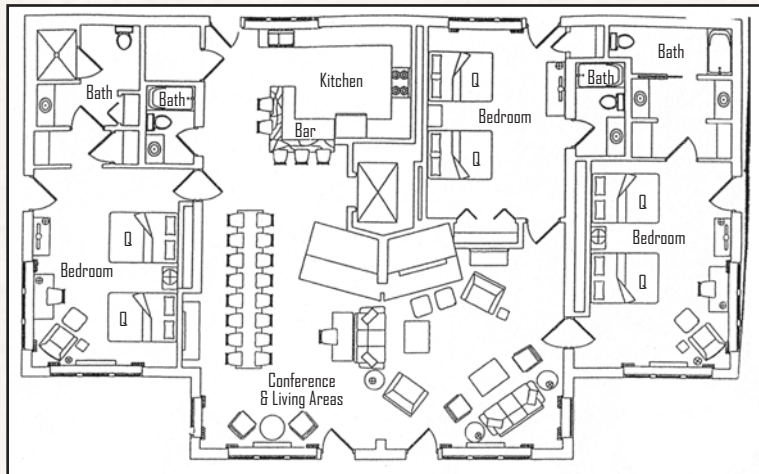

Upper floor

Large kitchen completely equipped, dining and living room area with two wood burning fireplaces, two flat screen TVs and elevator connecting to lower floor

bath, flat screen TV with elevator connecting to upper floor

One bedroom with two queen size beds, flat screen TV and private bath

One bedroom with king bed, flat screen TV and private bath

One suite - bedroom with two queen beds, private bath, flat screen TV, living room area with wood burning fireplace and flat screen TV (Note: living room connects king bedroom to activity room and elevator)

Special Amenities

- Non smoking
- Washer/dryer
- Large deck with gas grill

Three bedrooms with two queen size beds each, flat

screen TVs and private baths - one handicapped accessible

Lower level

Large activity room with pool table, wood burning fireplace, double murphy bed with private

Resort & Conference Center, Wheeling, West Virginia 800-624-6988 www.oglebay-resort.com

Maple Chalet Floor Plan

Main Level:

- 3 bedrooms with 2 queen beds each
- Large dining table
- Living Room: 50" wall-mounted LCD TV and 2 fireplaces
- Kitchen features granite counter tops & stainless steel appliances including 5-burner double oven, 2 dishwashers, 2 refrigerators and microwave