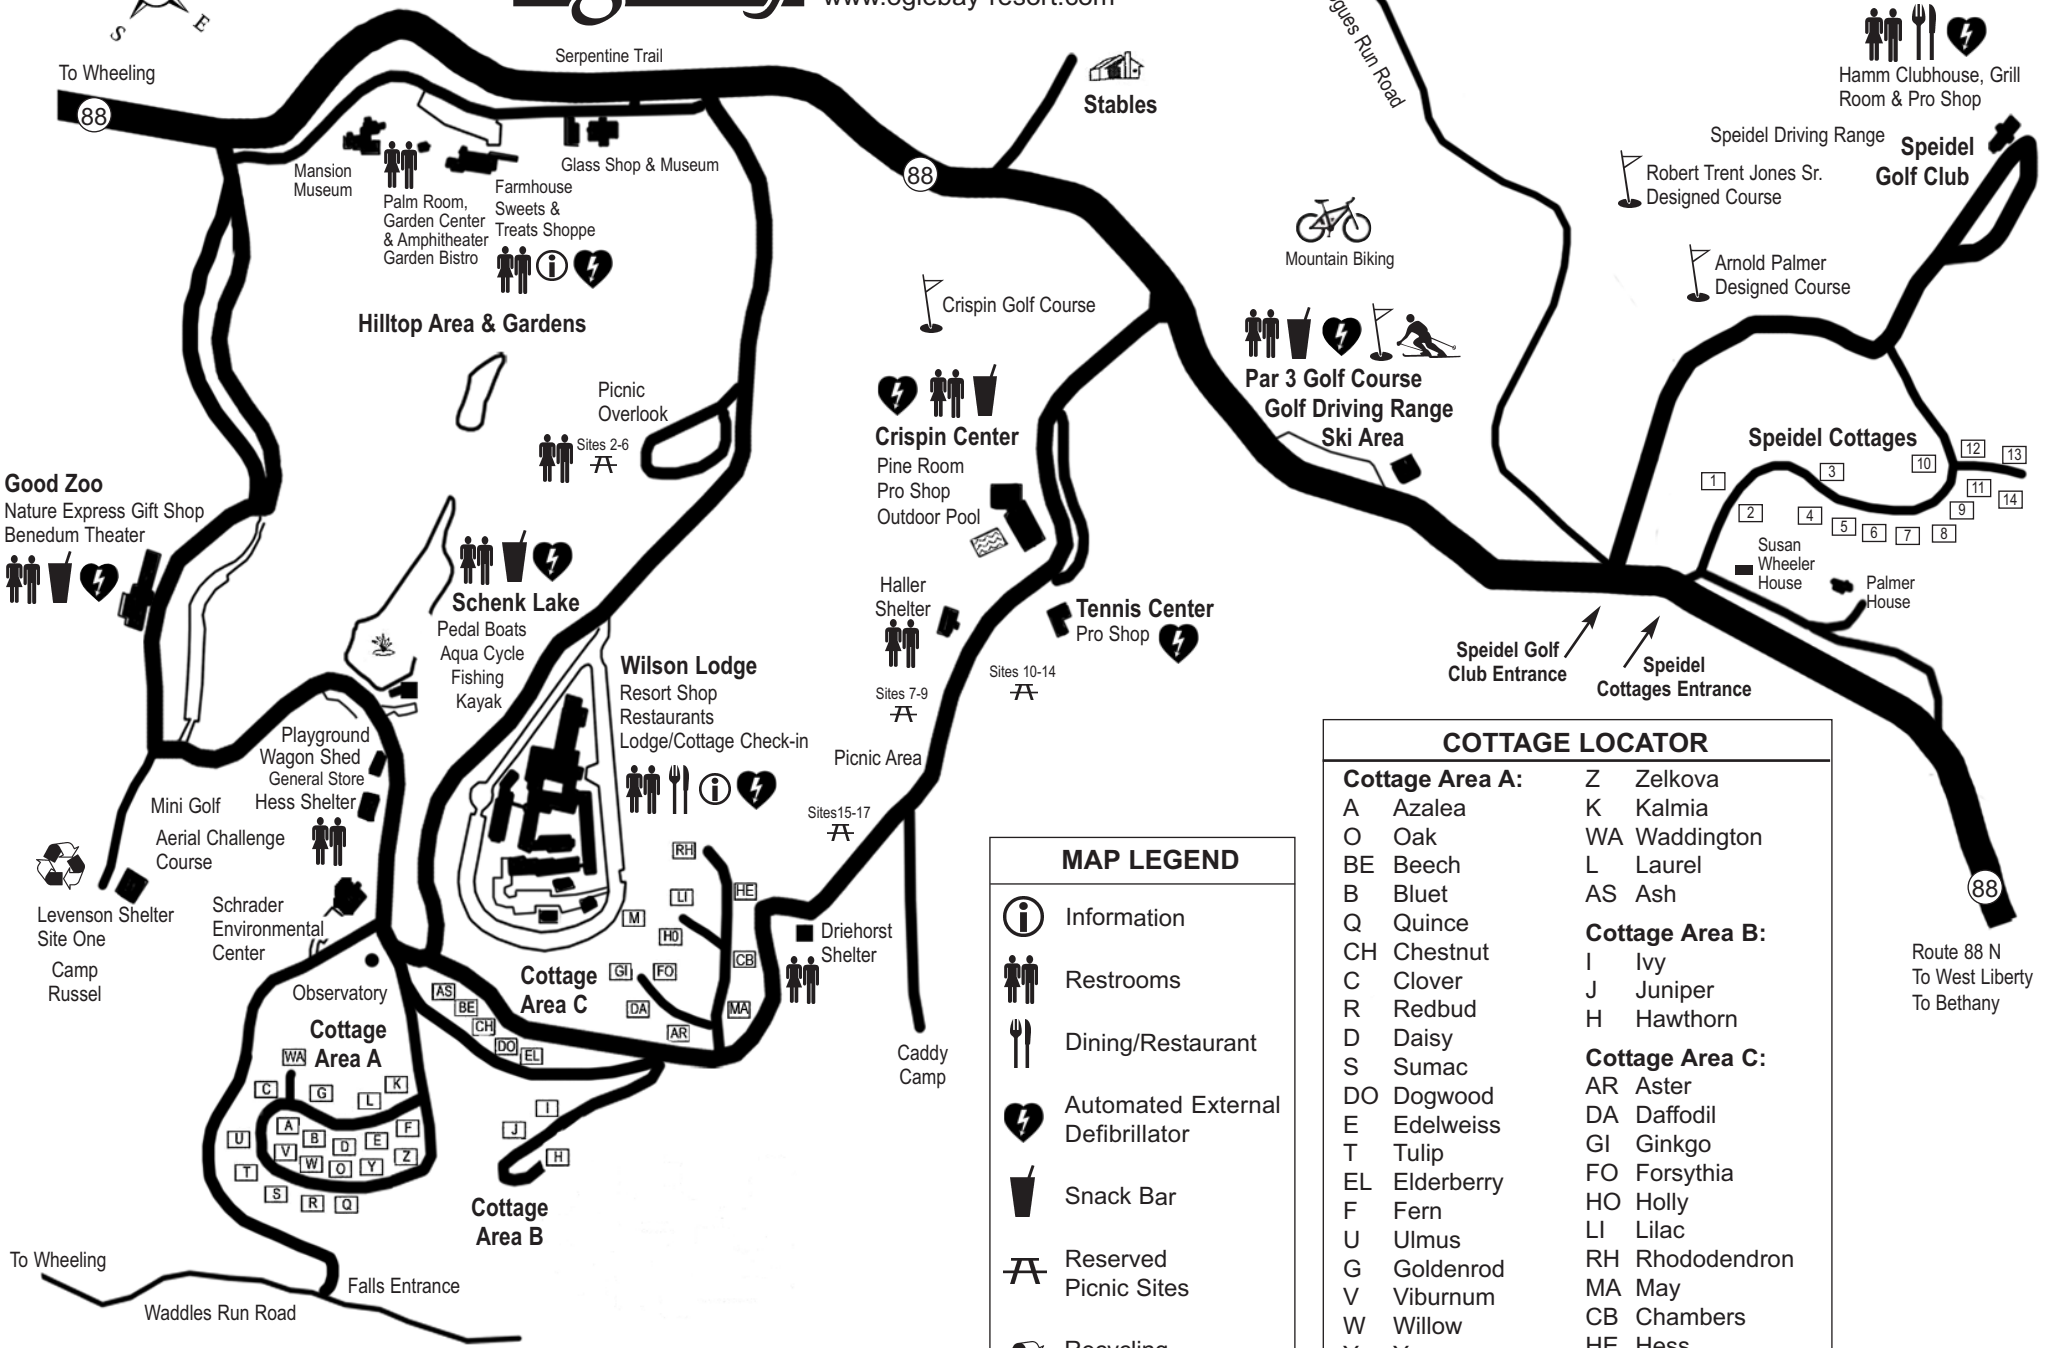

Oglebay

Wheeling, WV 26003
304-243-4000 • 800-624-6988
www.oglebay-resort.com

Good Zoo
Nature Express Gift Shop
Benedum Theater

Levenson Shelter
Site One
Camp Russel

To Wheeling
Waddles Run Road

Mansion Museum
Palm Room, Garden Center & Amphitheater
Garden Bistro
Farmhouse Sweets & Treats Shoppe
Glass Shop & Museum

Hilltop Area & Gardens

Picnic Overlook
Sites 2-6

Schenk Lake
Pedal Boats
Aqua Cycle
Fishing
Kayak

Playground
Wagon Shed
General Store
Hess Shelter
Mini Golf
Aerial Challenge Course
Schradler Environmental Center
Observatory

Cottage Area A
WA Waddington
C Clover
G Goldenrod
L Lilac
K Kalmia
A Azalea
B Beech
D Daisy
E Edelweiss
F Fern
U Ulmus
V Viburnum
W Willow
Y Yucca
S Sumac
R Redbud
Q Quince

Cottage Area B

Wilson Lodge
Resort Shop
Restaurants
Lodge/Cottage Check-in

Cottage Area C
RH Rhododendron
LI Lilac
HE Hess
MA Maple Chalet
DA Daffodil
FO Forsythia
HO Holly
CB Chambers
AR Aster
MA May
CB Chambers
HE Hess

Cottage Area B

Serpentine Trail
Stables

Crispin Golf Course

Crispin Center
Pine Room
Pro Shop
Outdoor Pool

Haller Shelter
Sites 7-9
Tennis Center
Pro Shop

Sites 10-14

Picnic Area
Sites 15-17

Driehorst Shelter

Caddy Camp

MAP LEGEND

- Information
- Restrooms
- Dining/Restaurant
- Automated External Defibrillator
- Snack Bar
- Reserved Picnic Sites
- Recycling Drop-off

Mountain Biking

Par 3 Golf Course
Golf Driving Range
Ski Area

Speidel Golf Club Entrance
Speidel Cottages Entrance

COTTAGE LOCATOR

Cottage Area A:	Z Zelkova
A Azalea	K Kalmia
O Oak	WA Waddington
BE Beech	L Laurel
B Bluet	AS Ash
Q Quince	Cottage Area B:
CH Chestnut	I Ivy
C Clover	J Juniper
R Redbud	H Hawthorn
D Daisy	Cottage Area C:
S Sumac	AR Aster
DO Dogwood	DA Daffodil
E Edelweiss	GI Ginkgo
T Tulip	FO Forsythia
EL Elderberry	HO Holly
F Fern	LI Lilac
U Ulmus	RH Rhododendron
G Goldenrod	MA May
V Viburnum	CB Chambers
W Willow	HE Hess
Y Yucca	
M Maple Chalet (adjacent to Wilson Lodge)	

Hamm Clubhouse, Grill Room & Pro Shop

Speidel Driving Range
Robert Trent Jones Sr. Designed Course
Speidel Golf Club

Arnold Palmer Designed Course

Speidel Cottages

1 2 3 4 5 6 7 8 9 10 11 12 13 14
Susan Wheeler House
Palmer House

Route 88 N
To West Liberty
To Bethany