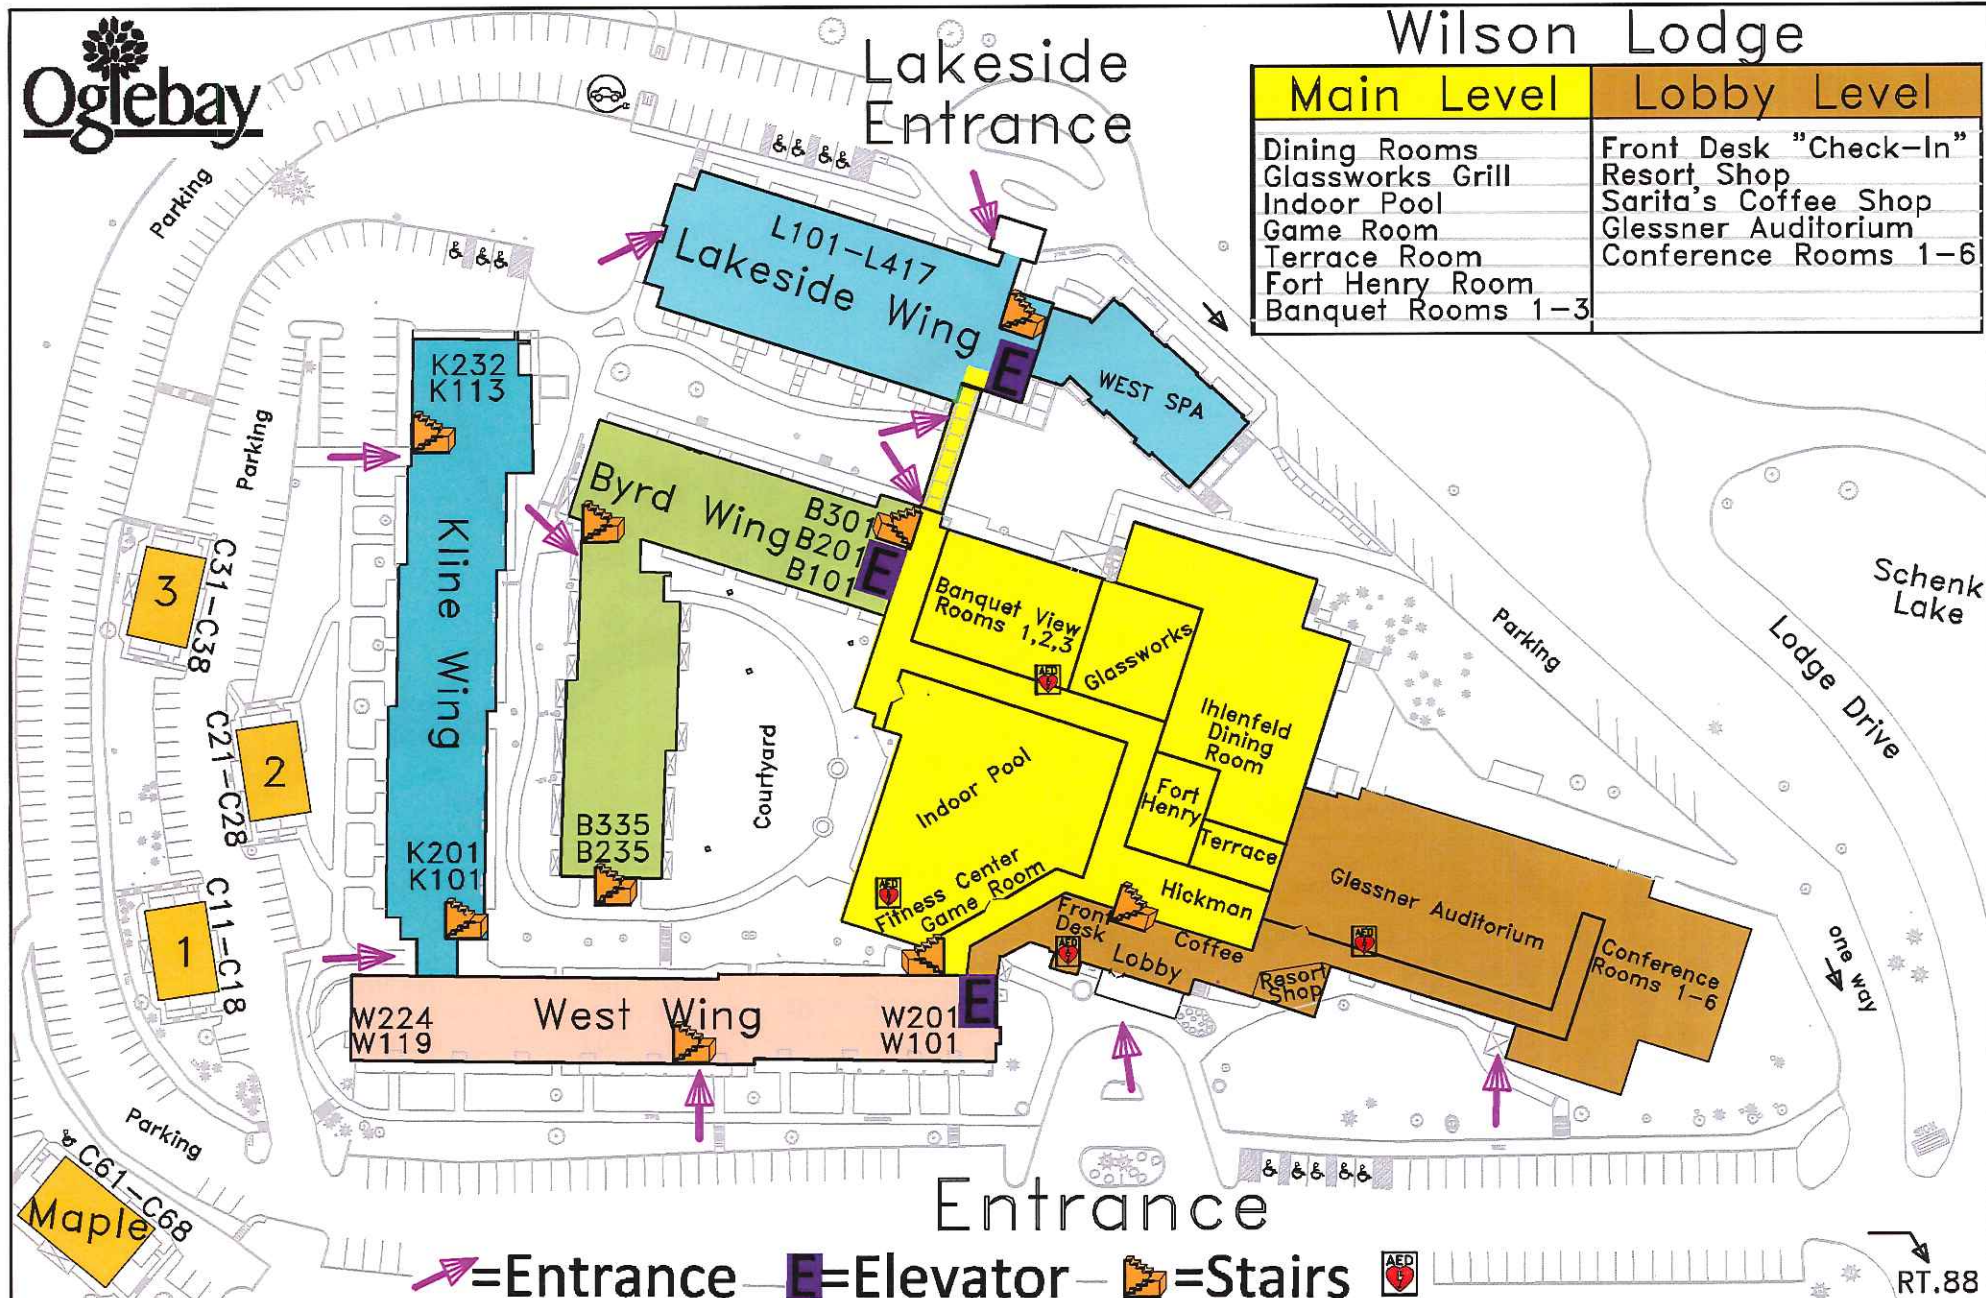

# Wilson Lodge

Lakeside Entrance

Main Level	Lobby Level
Dining Rooms	Front Desk "Check-In"
Glassworks Grill	Resort Shop
Indoor Pool	Sarita's Coffee Shop
Game Room	Glessner Auditorium
Terrace Room	Conference Rooms 1-6
Fort Henry Room	
Banquet Rooms 1-3	

Entrance

↗ = Entrance    E = Elevator    🪜 = Stairs    🚑 = AED

RT.88

Chalets	Kline Wing	West Wing	Byrd Wing	Lakeside Wing
Outside Entry	Rooms K101-K232	Rooms W201-W224	Rooms B101-B335	Rooms L101-L417
Chalet 1 Rooms C11- C18	Chalet Access	Outside Entry	Resort Sales Office	West Spa
Chalet 2 Rooms C21- C28		Rooms W101-W119		West Spa Patio
Chalet 3 Rooms C31- C38				
Maple Chalet Rms C61-C68				

Mansion Museum  
 Palm Room, Garden Center & Amphitheater  
 Garden Bistro  
 Farmhouse Sweets & Treats Shoppe  
 Glass Shop & Museum

**Hilltop Area & Gardens**

Picnic Overlook  
 Sites 2-6

**Schenk Lake**  
 Pedal Boats  
 Aqua Cycle  
 Fishing  
 Kayak

Route 88 N  
 To West Liberty  
 To Bethany