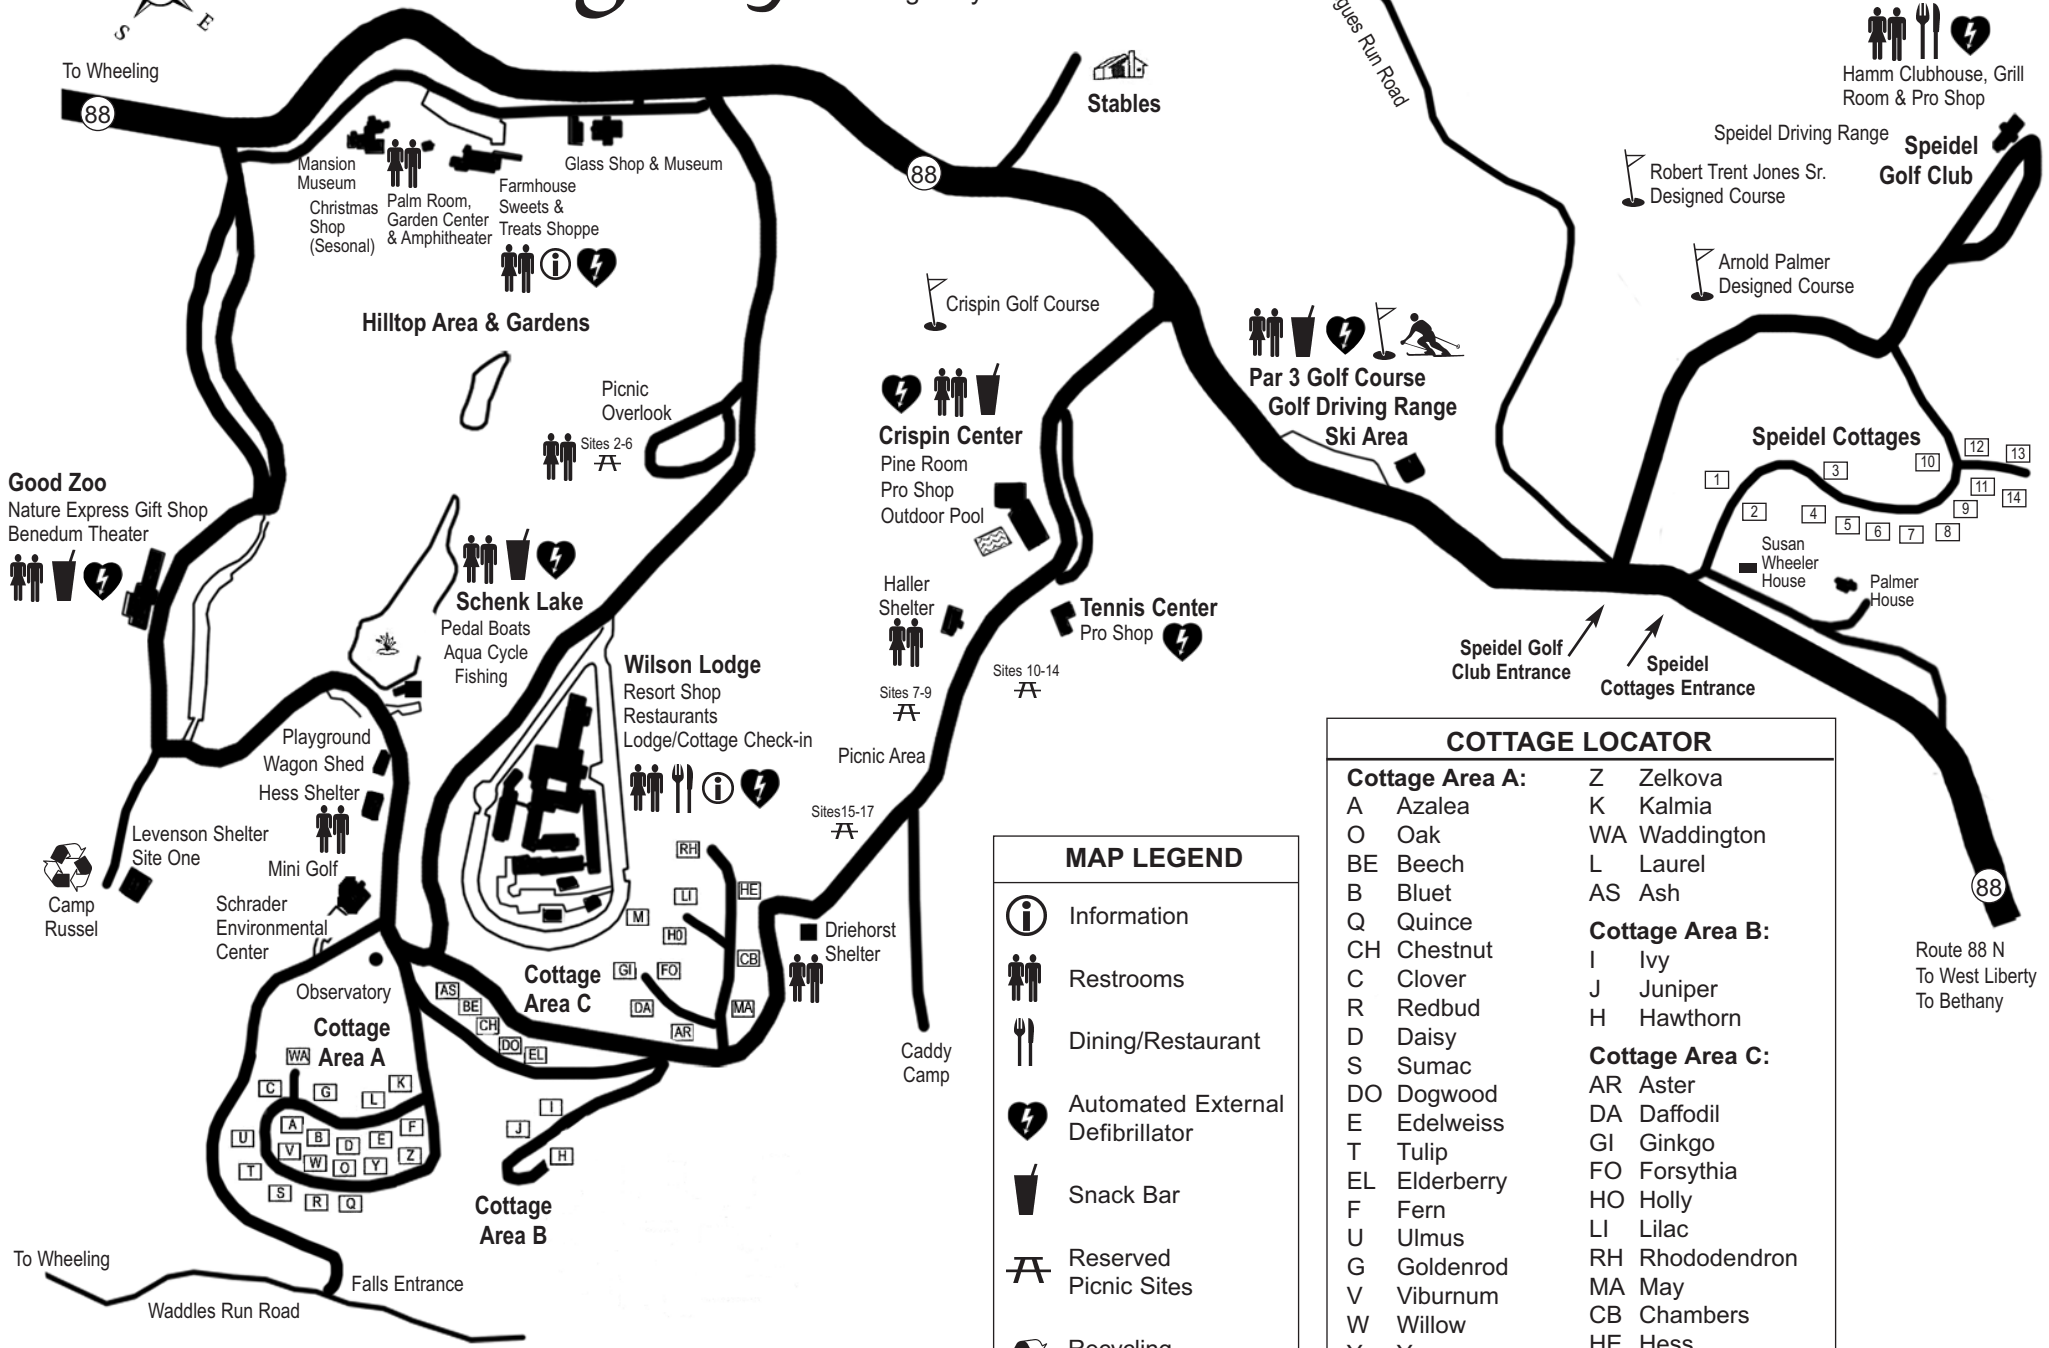

Oglebay

Wheeling, WV 26003
304-243-4000 • 800-624-6988
www.oglebay-resort.com

Good Zoo
Nature Express Gift Shop
Benedum Theater

Camp Russel
Levenson Shelter Site One

Schrader Environmental Center
Mini Golf